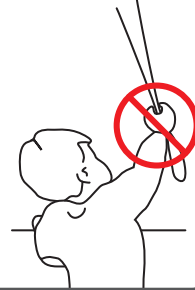

## Installation RC-MA30

Read the instructions carefully before assembling and using the product.  
Assembling process can be completed by non-professionals. For indoor use only.

### WARNING

- Young children can strangle in the loop of pull cords, chains and tapes, and cords that operate window coverings.
- To avoid strangulation and entanglement, keep cords out of the reach of young children. Cords may become wrapped around a child's neck
- Move beds, cots and furniture away from window covering cords.
- Do not tie cords together.  
Make sure cords do not twist together and form a loop.