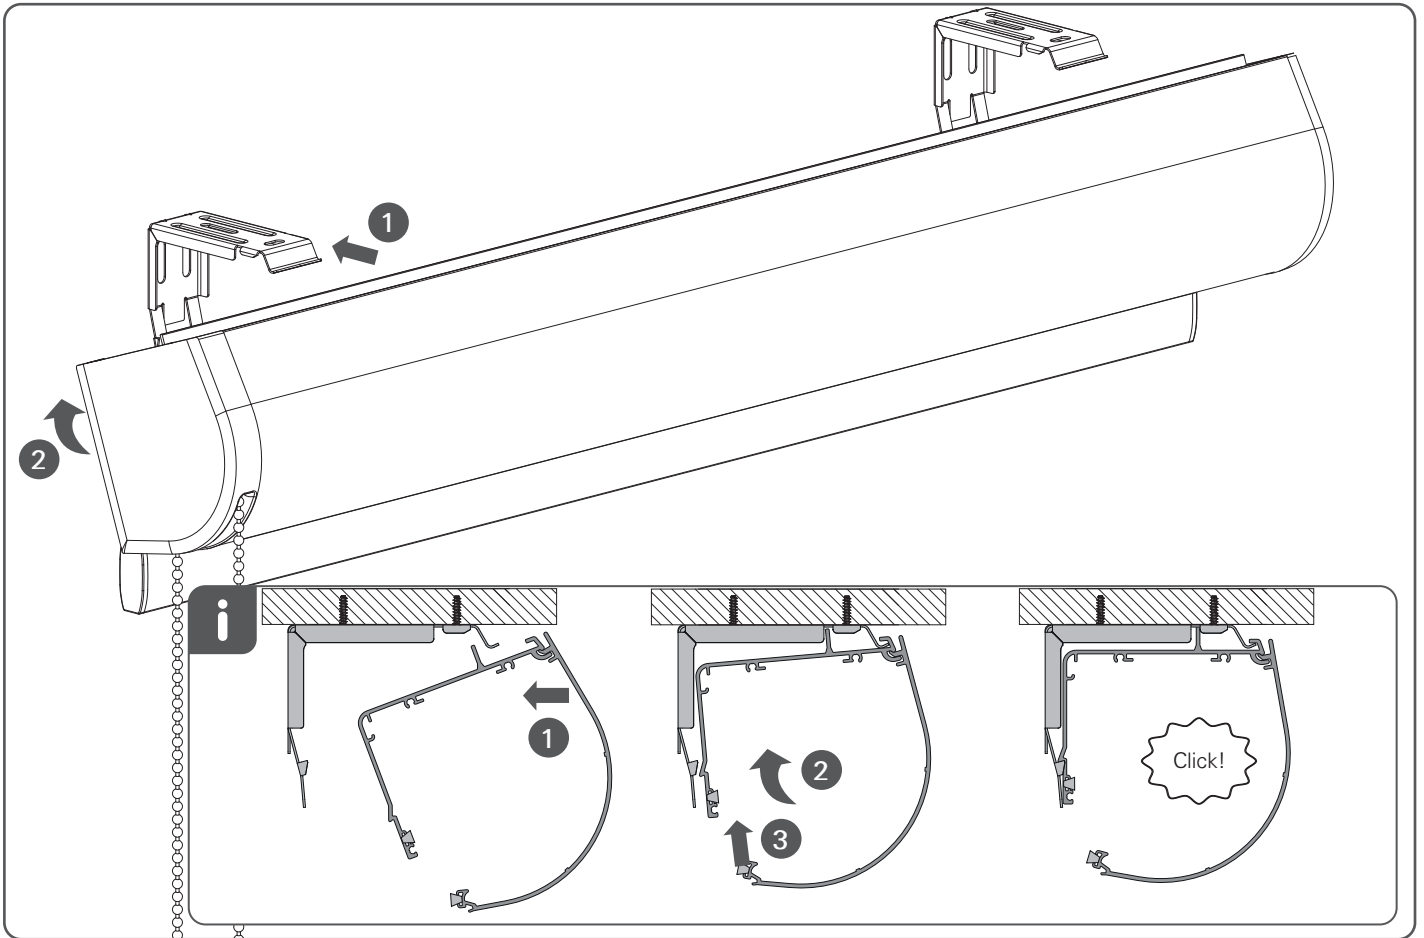

## Installation RC-MA30

Read the instructions carefully before assembling and using the product.  
Assembling process can be completed by non-professionals. For indoor use only.

### WARNING

- Young children can strangle in the loop of pull cords, chains and tapes, and cords that operate window coverings.
- To avoid strangulation and entanglement, keep cords out of the reach of young children. Cords may become wrapped around a child's neck
- Move beds, cots and furniture away from window covering cords.
- Do not tie cords together.  
Make sure cords do not twist together and form a loop.

# Removal

Only for wall mounting