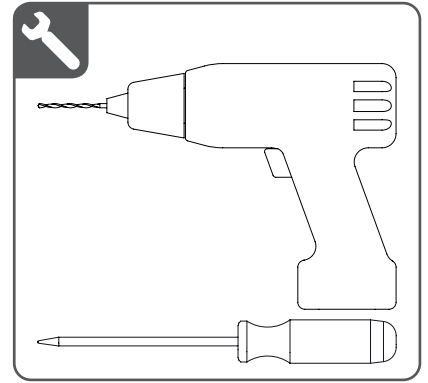

## Installation RC-MA30

Read the instructions carefully before assembling and using the product.  
Assembling process can be completed by non-professionals. For indoor use only.

### WARNING

- Young children can strangle in the loop of pull cords, chains and tapes, and cords that operate window coverings.
- To avoid strangulation and entanglement, keep cords out of the reach of young children. Cords may become wrapped around a child's neck
- Move beds, cots and furniture away from window covering cords.
- Do not tie cords together.  
Make sure cords do not twist together and form a loop.