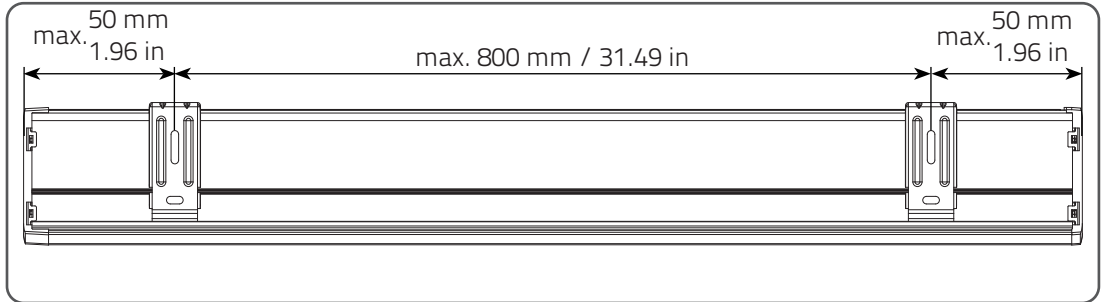

### WARNING

- Young children can strangle in the loop of pull cords, chains and tapes, and cords that operate window coverings.
- To avoid strangulation and entanglement, keep cords out of the reach of young children. Cords may become wrapped around a child's neck
- Move beds, cots and furniture away from window covering cords.
- Do not tie cords together.  
Make sure cords do not twist together and form a loop.