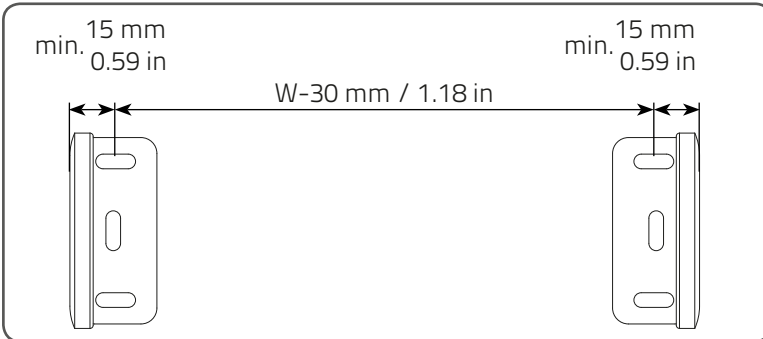

Installation RC-MA10

Read the instructions carefully before assembling and using the product.
Assembling process can be completed by non-professionals. For indoor use only.

WARNING

- Young children can strangle in the loop of pull cords, chains and tapes, and cords that operate window coverings.
- To avoid strangulation and entanglement, keep cords out of the reach of young children. Cords may become wrapped around a child's neck
- Move beds, cots and furniture away from window covering cords.
- Do not tie cords together.
  Make sure cords do not twist together and form a loop.

QR

rtube.nl/red233