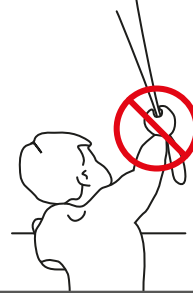

Installation RC-MA10

Read the instructions carefully before assembling and using the product.
Assembling process can be completed by non-professionals. For indoor use only.

WARNING

- Young children can strangle in the loop of pull cords, chains and tapes, and cords that operate window coverings.
- To avoid strangulation and entanglement, keep cords out of the reach of young children. Cords may become wrapped around a child's neck
- Move beds, cots and furniture away from window covering cords.
- Do not tie cords together.
Make sure cords do not twist together and form a loop.