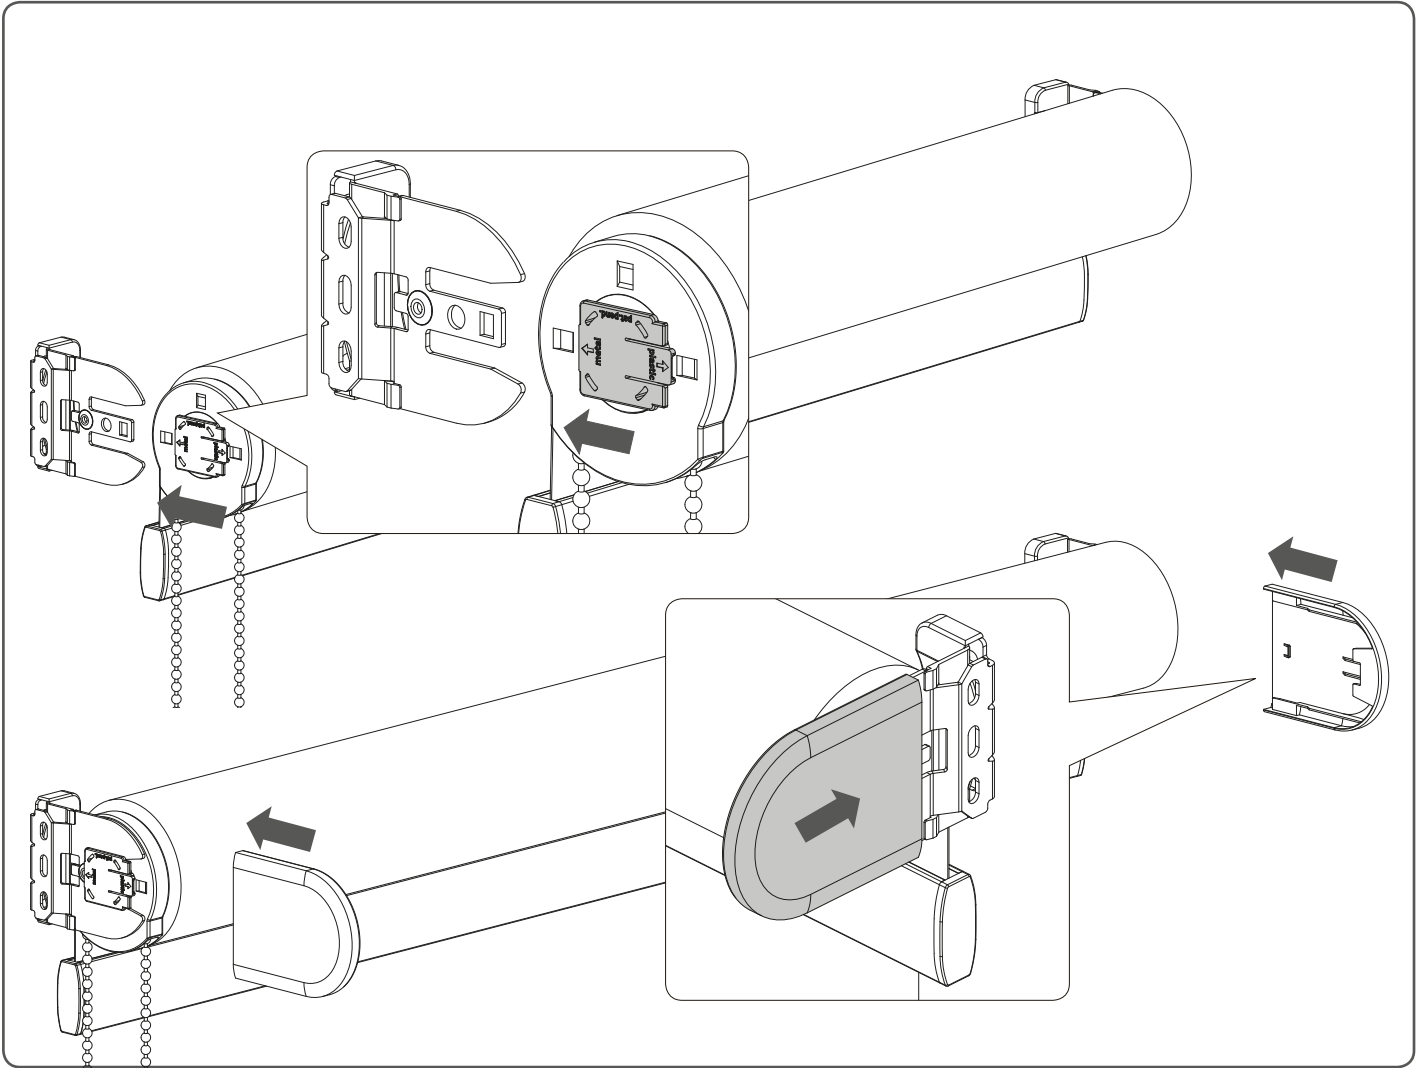

Installation RC-MA10

Read the instructions carefully before assembling and using the product.
Assembling process can be completed by non-professionals. For indoor use only.

WARNING

- Young children can strangle in the loop of pull cords, chains and tapes, and cords that operate window coverings.
- To avoid strangulation and entanglement, keep cords out of the reach of young children. Cords may become wrapped around a child's neck
- Move beds, cots and furniture away from window covering cords.
- Do not tie cords together.
Make sure cords do not twist together and form a loop.

QR

rtube.nl/red233

⚠ WARNING

Install the child safety device as specified in the chilsafe manual.

Removal