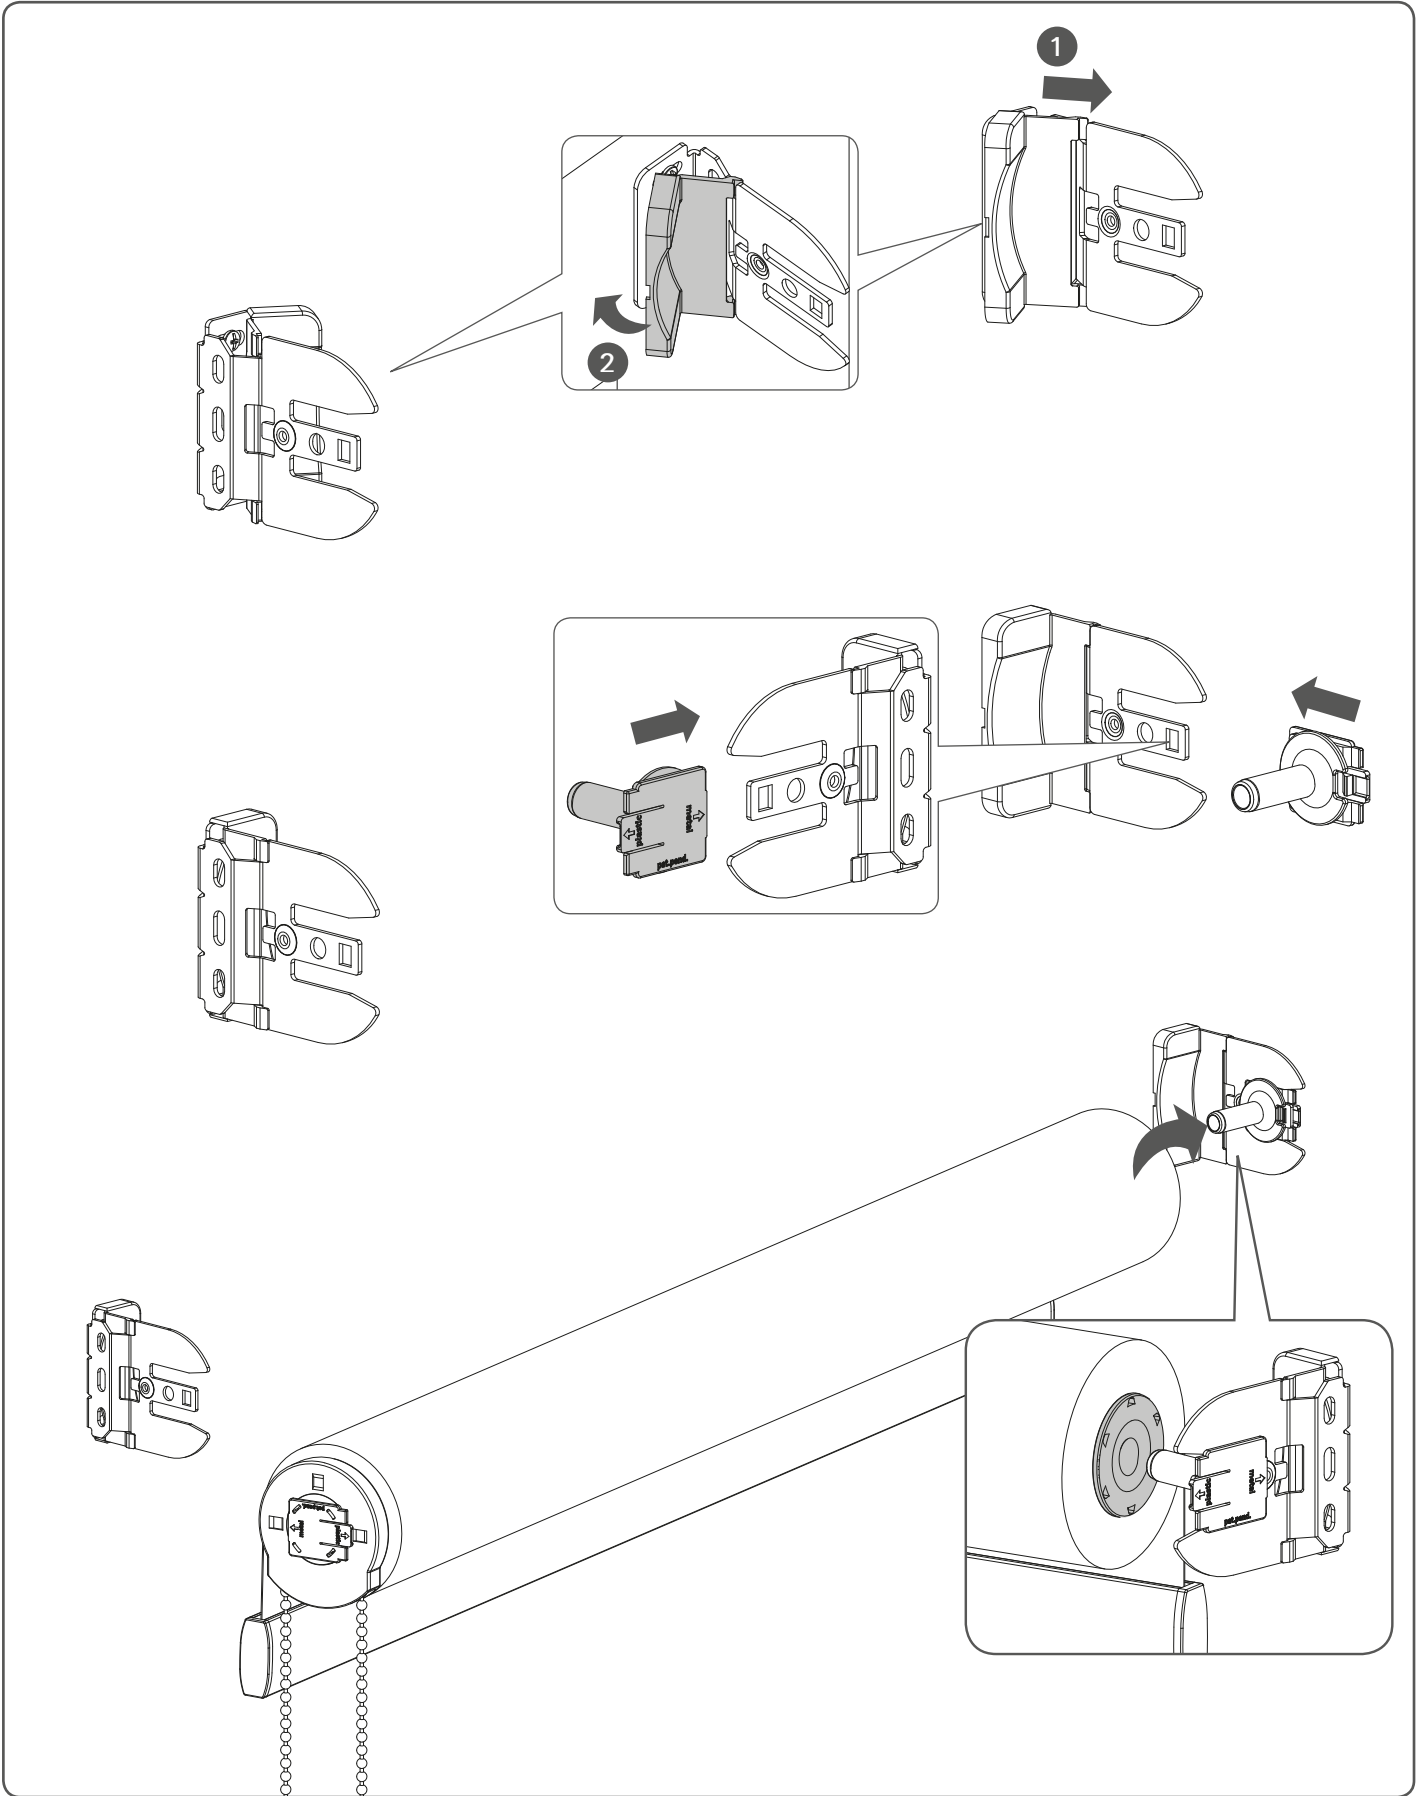

Installation RC-MA10

Read the instructions carefully before assembling and using the product.
Assembling process can be completed by non-professionals. For indoor use only.

WARNING

- Young children can strangle in the loop of pull cords, chains and tapes, and cords that operate window coverings.
- To avoid strangulation and entanglement, keep cords out of the reach of young children. Cords may become wrapped around a child's neck
- Move beds, cots and furniture away from window covering cords.
- Do not tie cords together.
Make sure cords do not twist together and form a loop.

QR

rtube.nl/red233

⚠ WARNING

Install the child safety device as specified in the chilsafe manual.

Removal