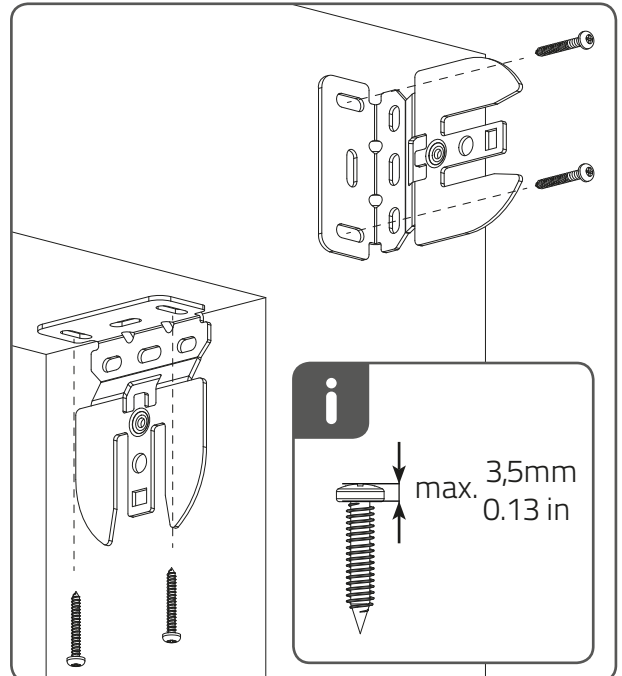

Installation RC-MA10

Read the instructions carefully before assembling and using the product.
Assembling process can be completed by non-professionals. For indoor use only.

WARNING

- Young children can strangle in the loop of pull cords, chains and tapes, and cords that operate window coverings.
- To avoid strangulation and entanglement, keep cords out of the reach of young children. Cords may become wrapped around a child's neck
- Move beds, cots and furniture away from window covering cords.
- Do not tie cords together.
Make sure cords do not twist together and form a loop.

QR

rtube.nl/red233

⚠ WARNING

Install the child safety device as specified in the chilsafe manual.

Removal